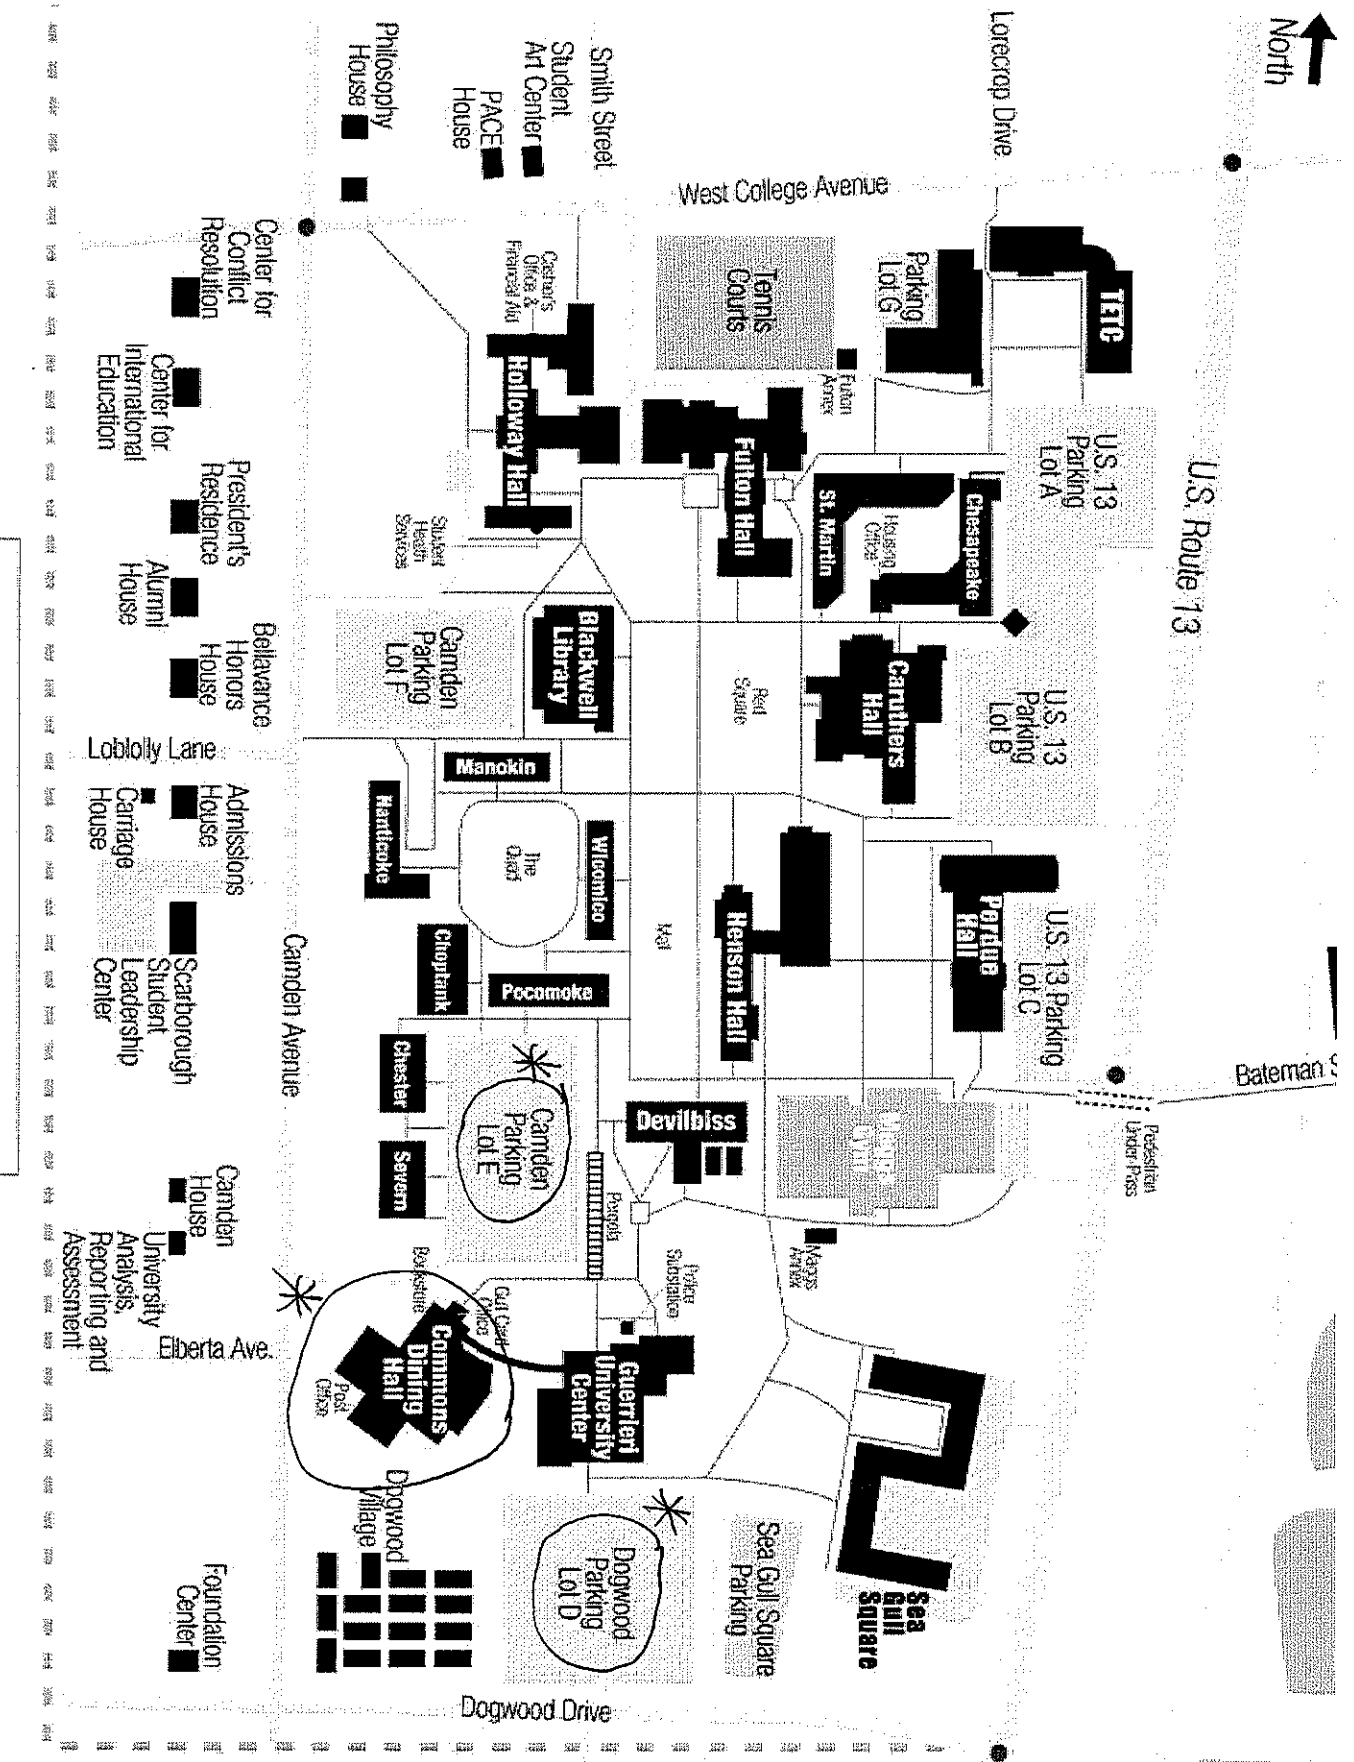

HOF BANQUET PARKING INFORMATION

- “THE COMMONS” IS LOCATED OFF OF CAMDEN AVE, ON THE WEST SIDE OF THE CAMPUS
- PARKING PERMITS ARE NOT REQUIRED FOR THIS EVENT
- CLOSEST PARKING LOTS FOR “THE COMMONS” ARE CAMDEN PARKING LOT E AND DOGWOOD PARKING LOT D
- LOOK FOR STREET-SIDE SIGNS ALONG CAMDEN AVE. DIRECTING YOU WHERE TO ENTER & PARK

1 4000 2000 4000 6000 8000 10000 12000 14000 16000 18000 20000 22000 24000 26000 28000 30000 32000 34000 36000 38000 40000 42000 44000 46000 48000 50000 52000 54000 56000 58000 60000 62000 64000 66000 68000 70000 72000 74000 76000 78000 80000 82000 84000 86000 88000 90000 92000 94000 96000 98000 100000